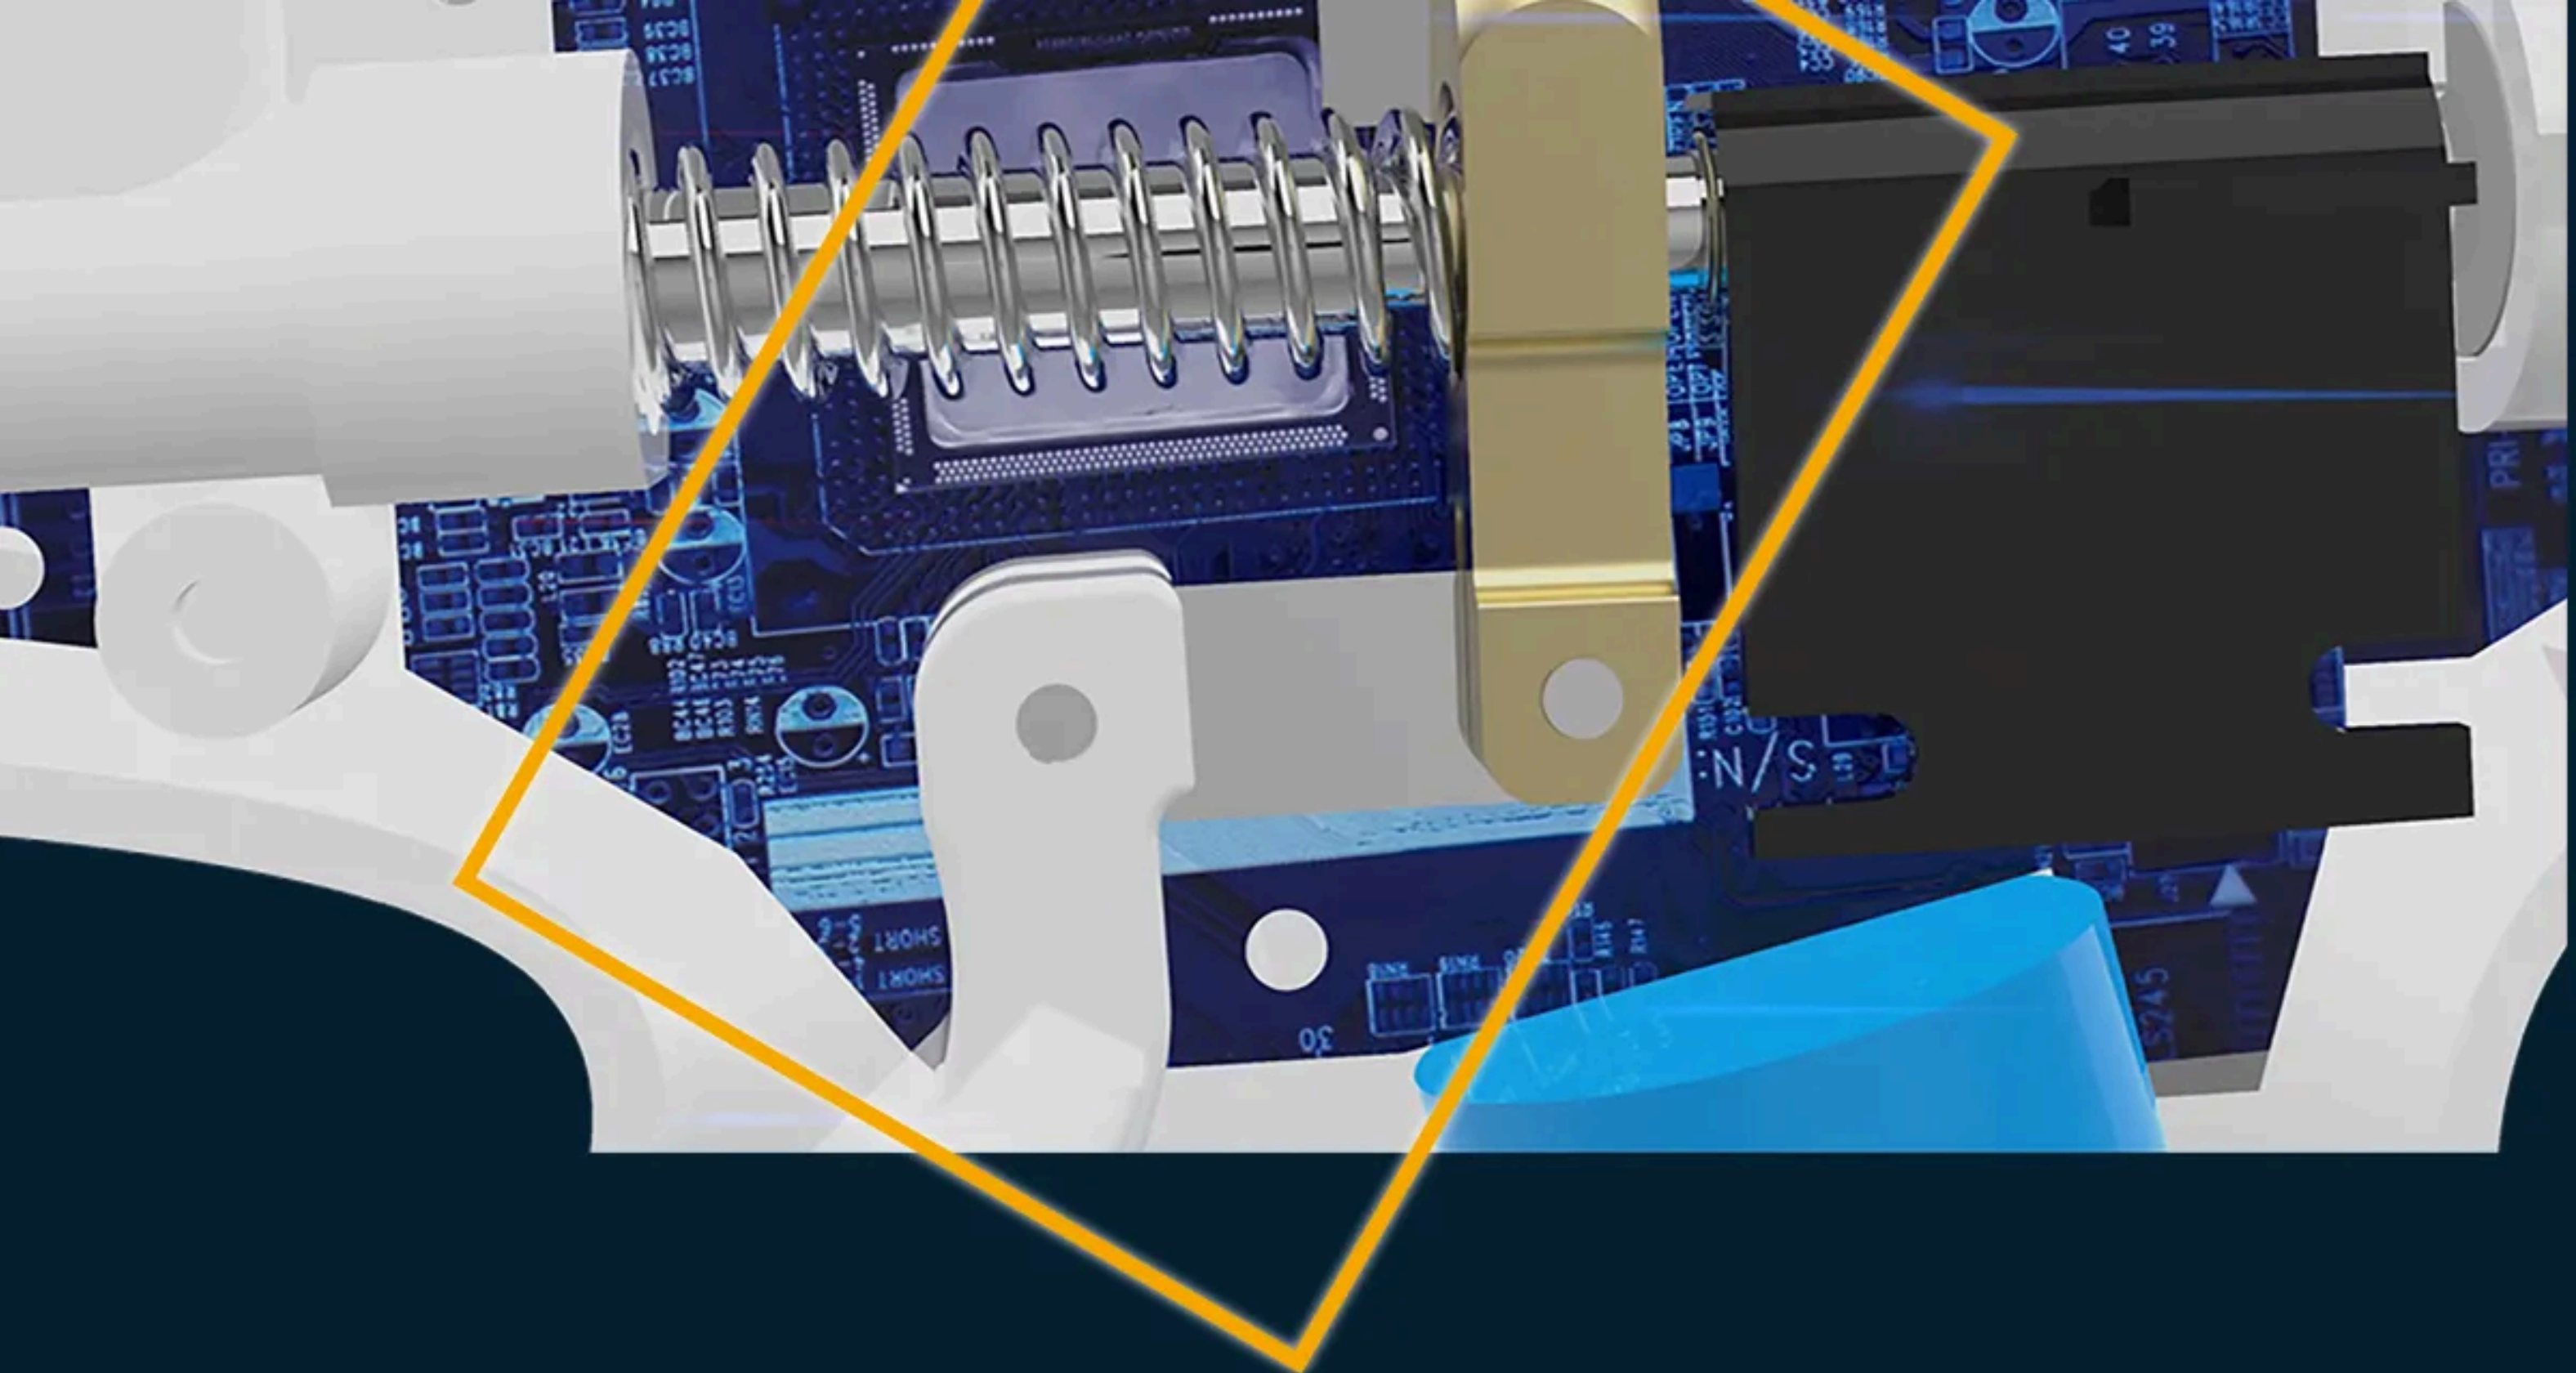

NEW Obturation system C-FILL mini

COXO®

Perfect Balance
Give you the perfect
hand feeling

A hand holding a dental handpiece is positioned at the top of the frame. Below it, a dental unit control panel is visible, featuring a large white knob and a digital display showing the number '10'. The background is a solid blue color.

Precise Temperature Control Circuit

Help you treat with confidence

Double sided display
Double sided control

FOUR

Temperature settings
For
Most of gutta materials

Perfect Balance
Give you
the perfect hand feeling

Newly Designed Spanner Structure

Double sided display
Double sided control

Double sided control

Package size: 227*167*77mm

Carton size: 36*26*39cm

6pcs