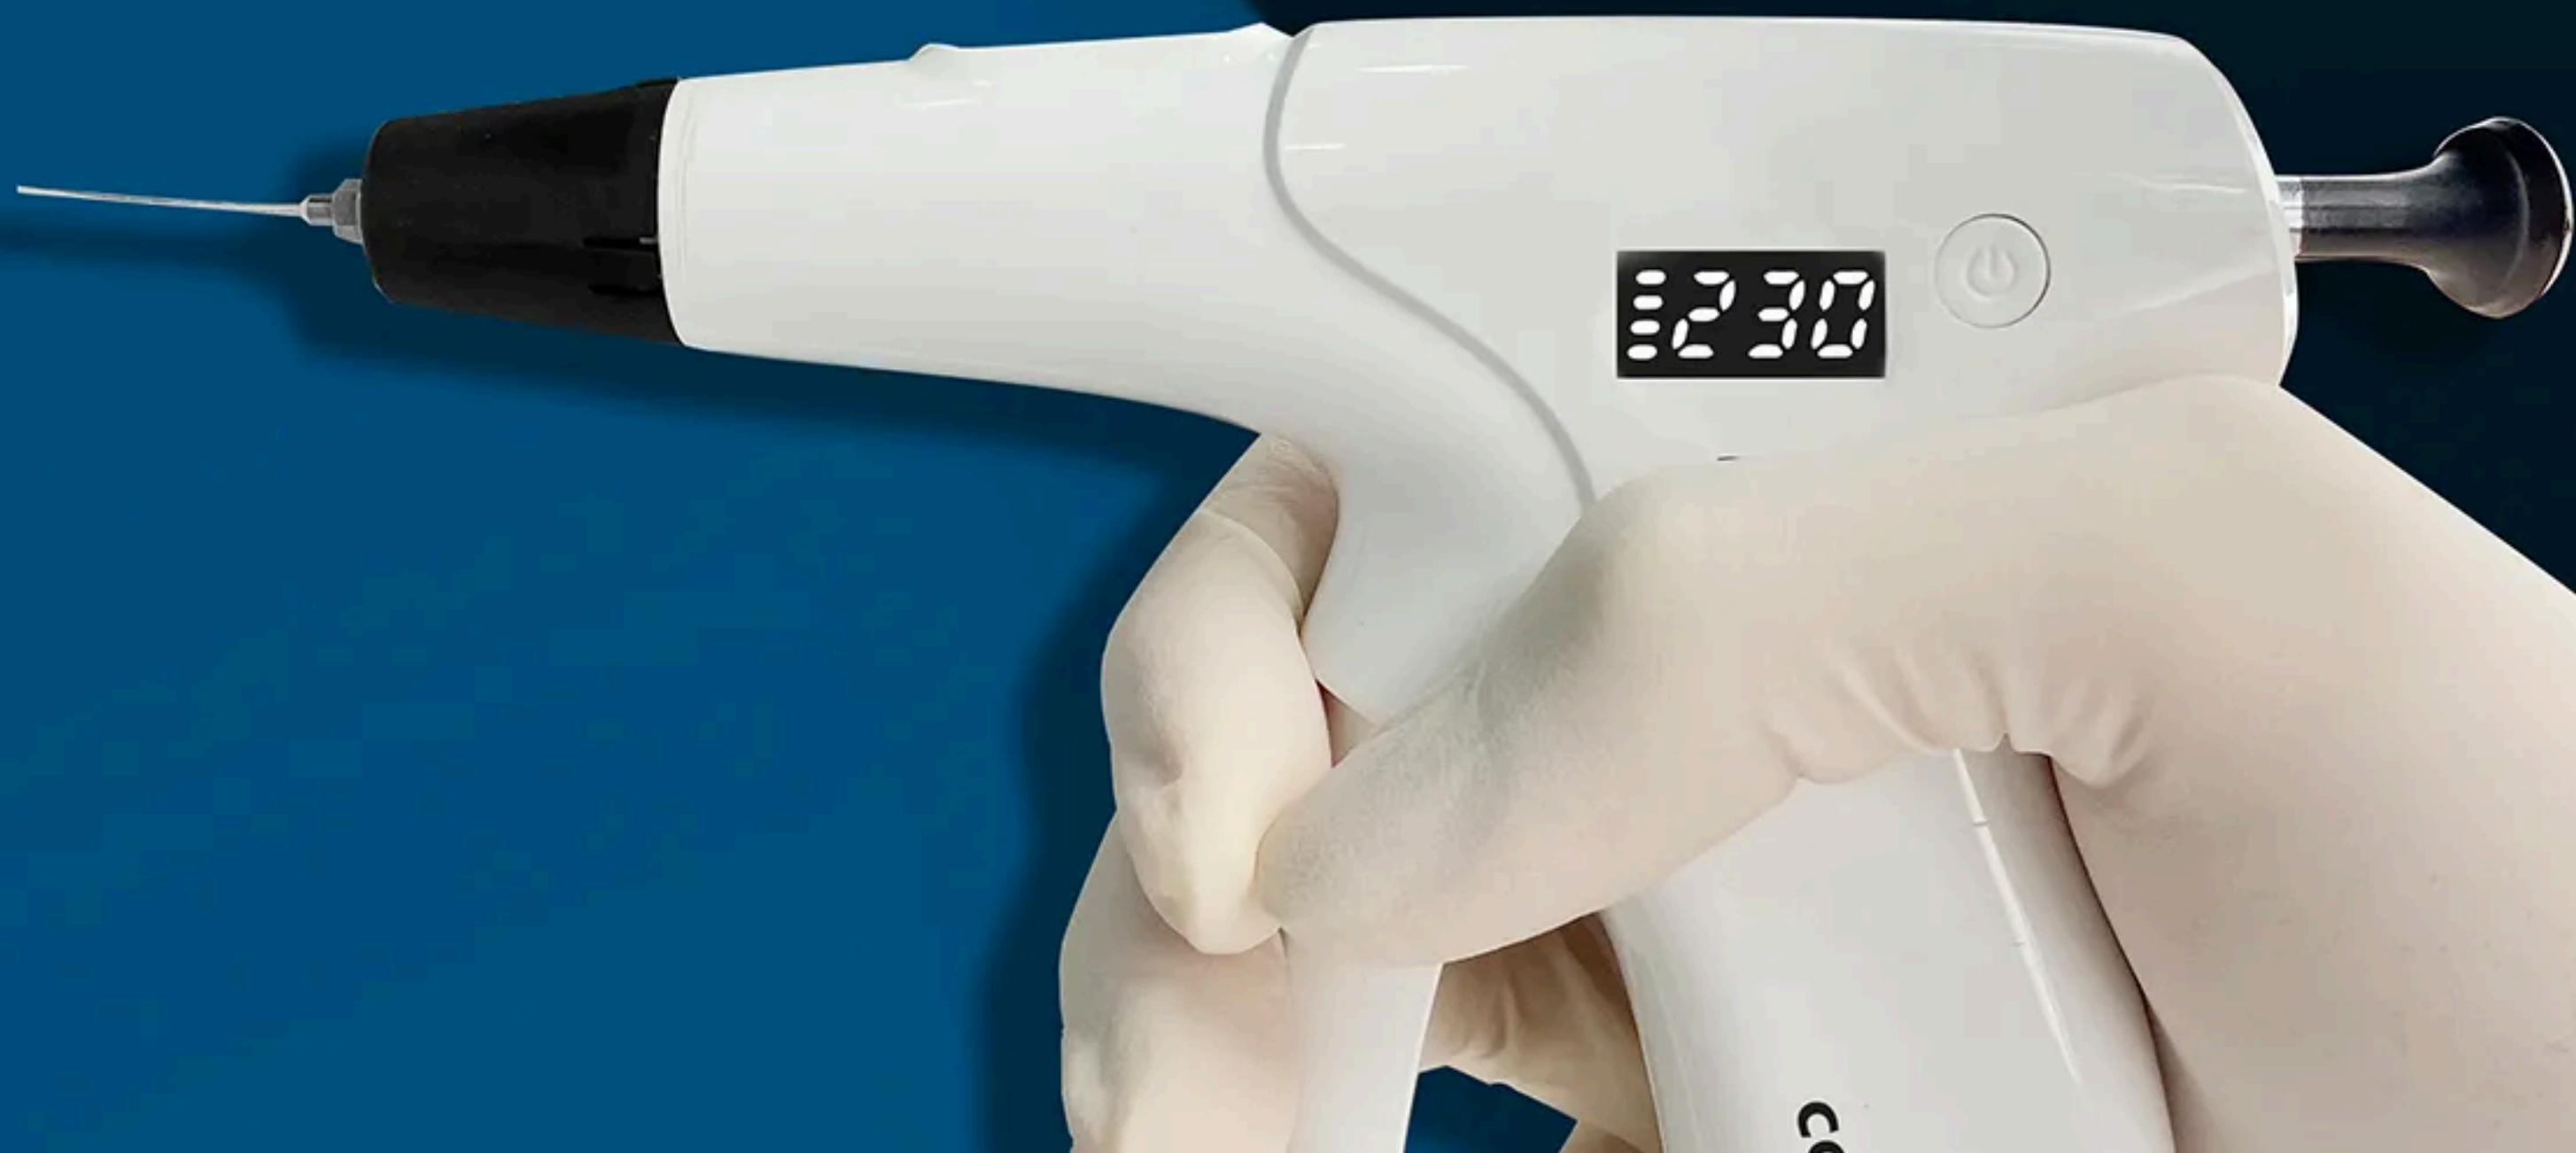

NEW Obturation system C-FILL mini

COXO®

Perfect Balance
Give you the perfect
hand feeling

A hand holding a dental handpiece is positioned at the top of the frame. Below it, a dental unit control panel is visible, featuring a large white knob and a digital display showing the number '10'. The background is a solid blue color.

Precise Temperature Control Circuit

Help you treat with confidence

Double sided display
Double sided control

FOUR

Temperature settings
For
Most of gutta materials

Perfect Balance
Give you
the perfect hand feeling

Newly Designed Spanner Structure

Double sided display
Double sided control

Double sided control

Package size: 227*167*77mm

Carton size: 36*26*39cm

6pcs