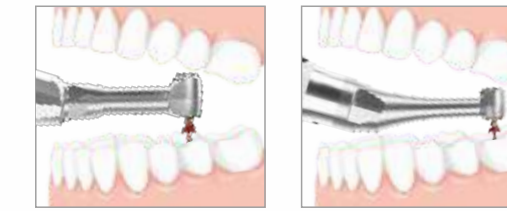

- 2- Smooth rotation and lower noise make treatment more endurable for patients.

- 3- Strong power, together with accurate and stable torque output, helps to realize efficient root canal preparation.

Service life of motor:
Brushless Endo Motor=Brush Endo Motor x 10

Built-in over 30 mainstream file system

Speed range : 100-1200 RPM
Torque range : 0.4-5.0N.cm
Reciprocating angle adjustment range : 20° -400°

Super Mini Contra-angle

Super mini head with a diameter of 8mm and a height of 9.7mm brings clear vision during operation.

Normal contra angle head & neck | Woodpecker contra angle Super Mini head&Slim neck

Built-in Apex locator

Integrated length determination makes endodontic treatment safer and more efficient. Realize real-time display of file location in canal. Automatically stops or reversely rotates as soon as the file reaches the apical stop, so as to prevent perforation. Auto Start and Auto Stop functions respectively enable motor to automatically start while the file gets in canal and stop when it is out.