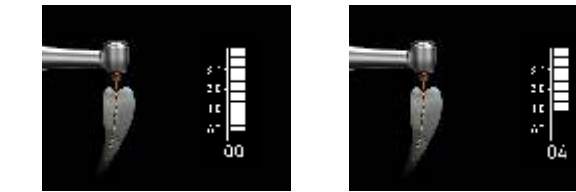

Built-in over 30 mainstream file system

Speed range : 100-1200 RPM
Torque range : 0.4-5.0N.cm
Reciprocating angle adjustment range : 20° -400°

Super Mini Contra-angle

Super mini head with a diameter of 8mm and a height of 9.7mm brings clear vision during operation.

Normal contra angle head & neck | Woodpecker contra angle Super Mini head&Slim neck

Built-in Apex locator

Integrated length determination makes endodontic treatment safer and more efficient. Realize real-time display of file location in canal. Automatically stops or reversely rotates as soon as the file reaches the apical stop, so as to prevent perforation. Auto Start and Auto Stop functions respectively enable motor to automatically start while the file gets in canal and stop when it is out.