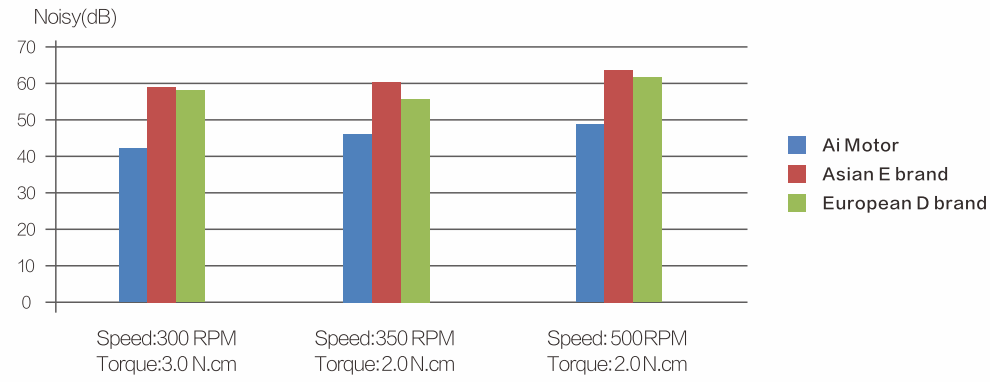

- 2- Smooth rotation and lower noise make treatment more endurable for patients.