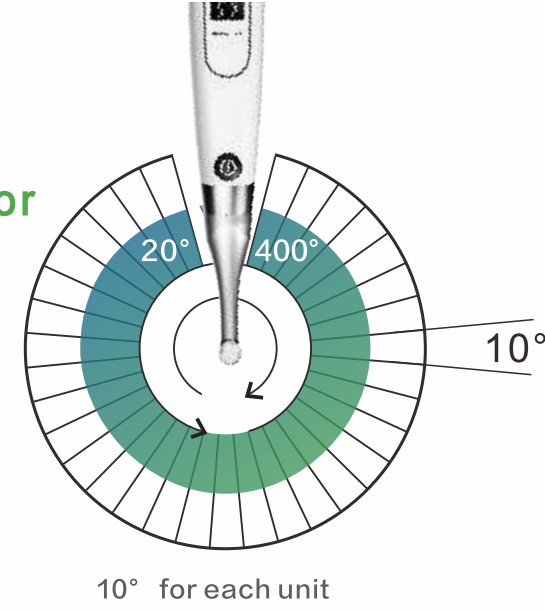

High performance brushless motor

- 1- Adjustable reciprocating angle (10° interval; adjustment range: 20° -400°); Accurate rotating angle reduces risk of instrument fracture and enables higher preparing efficiency.

Built-in over 30 mainstream file system

Speed range : 100-1200 RPM
Torque range : 0.4-5.0N.cm
Reciprocating angle adjustment range : 20° -400°

Super Mini Contra-angle

Super mini head with a diameter of 8mm and a height of 9.7mm brings clear vision during operation.

Normal contra angle head & neck | Woodpecker contra angle Super Mini head&Slim neck

Built-in Apex locator

Integrated length determination makes endodontic treatment safer and more efficient. Realize real-time display of file location in canal. Automatically stops or reversely rotates as soon as the file reaches the apical stop, so as to prevent perforation. Auto Start and Auto Stop functions respectively enable motor to automatically start while the file gets in canal and stop when it is out.