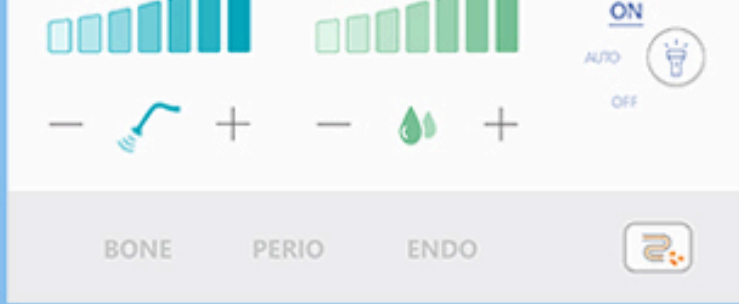

Multi-mode operation

switch freely

Bone mode

- a) Power 6-7: Very high bone density
- b) Power 4-5: High bone density
- c) Power 2-3: Middle bone density
- d) Power 1: Low bone density

Perio mode

Endo mode

Cleaning mode

7-inch full-color touch screen
easy to use

Basic tips kit

PS1/PS2*2/PS4/PS5/PL3/PC1
6 types (Equipped with 7 tips)

Bone surgery

PS1

Osteotomy

PS2