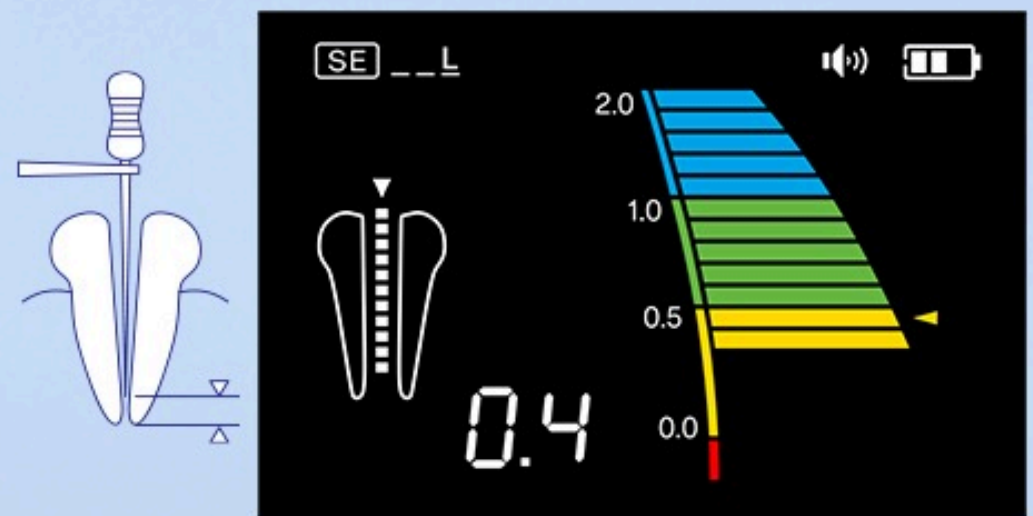

SINCE 2003

Long Battery Life

1200mAh

Battery capacity

≥5.5h

Continuous operation

C-Root I(V)
Root Apex Locators

Display the file position in the root canal

A Insert the file into the root canal.

The apical distance between the root tips shows a changing trajectory as the file advances, and the value of the root canal length indicator bar also changes accordingly.

B When the file tip reaches the apical foramen, the root canal length indicator bar begins to display and emits a low-frequency "beep", "beep" prompt sound.

C When the file tip reaches the apical foramen, the alarm sound changes to a tight and high-frequency "beep ~" prompt sound.

SINCE 2003

A Root test sensitivity setting:
High, Medium, Low

B Short circuit test prompt icon:
File clip and lip hook short circuit
display normal

C Complete root canal image

D Root canal length indicator strip :
Apex positioning position display