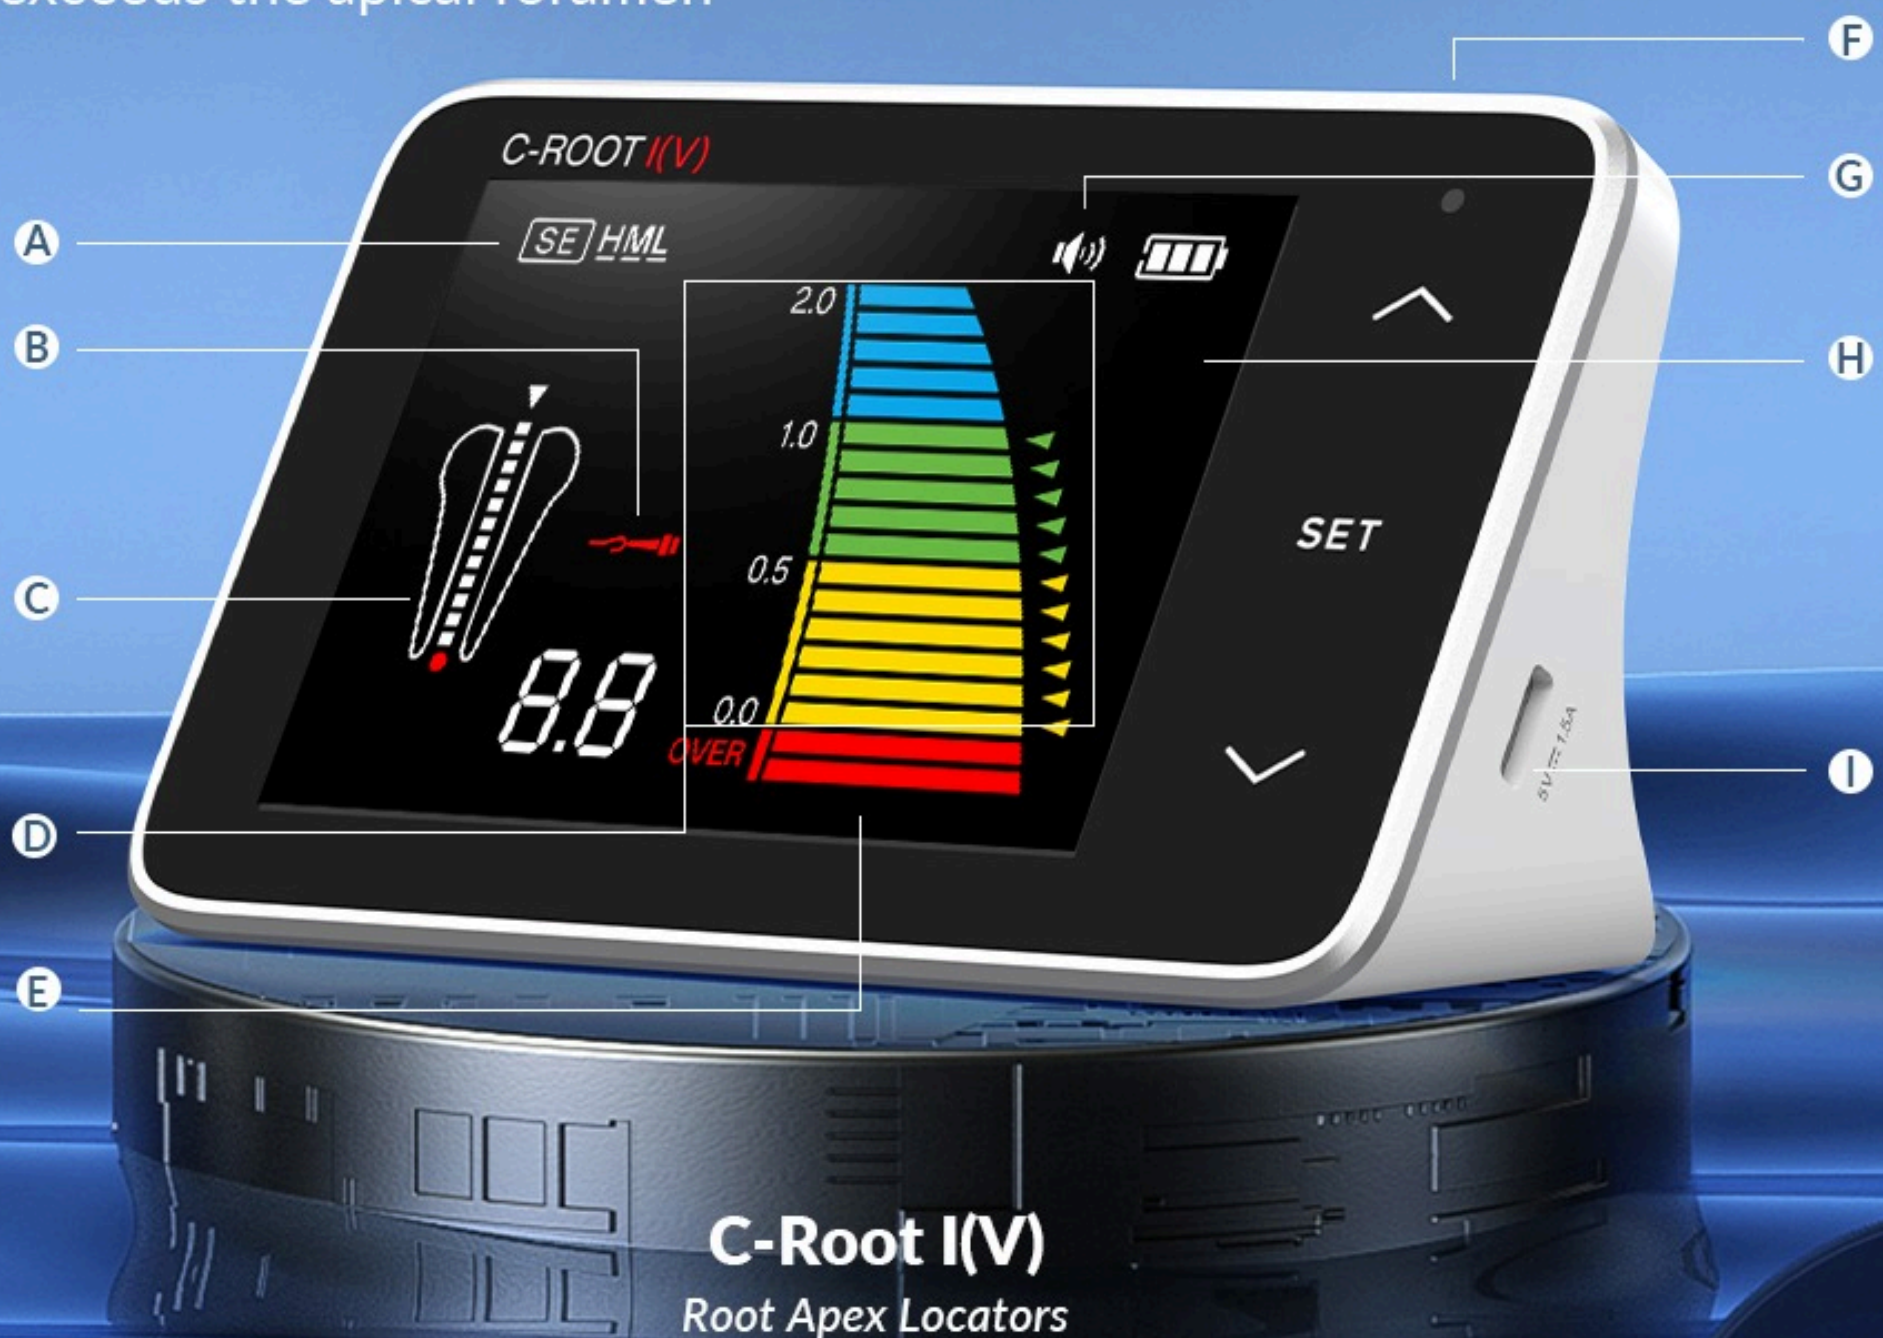

E 0.0 APEX apical foramen:
The "Over" area indicates that the
file exceeds the apical foramen

F Power switch

G Alarm volume setting:
OFF, Low, Medium, High

H LCD display:
Visible under strong light

I Type-C measuring cable/
power interface