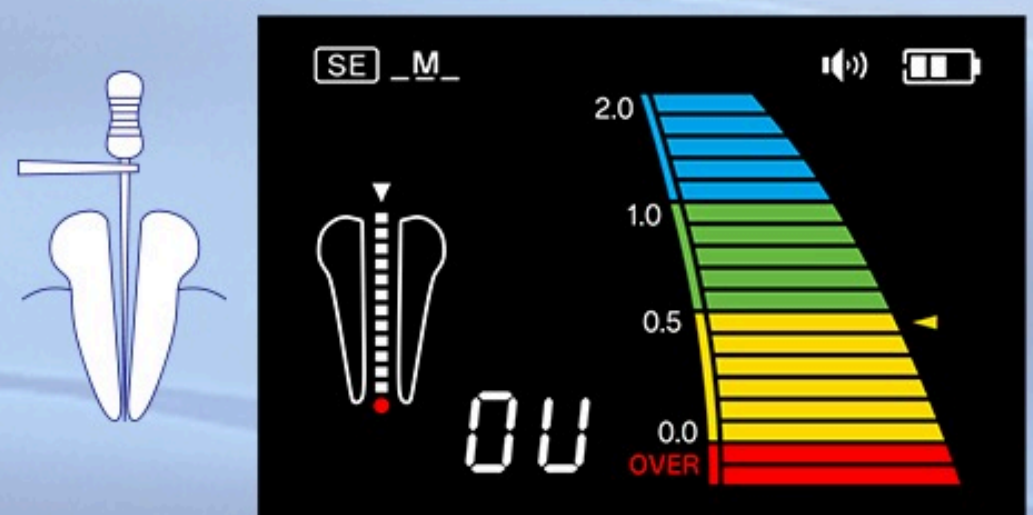

A Insert the file into the root canal.

The apical distance between the root tips shows a changing trajectory as the file advances, and the value of the root canal length indicator bar also changes accordingly.

B When the file tip reaches the apical foramen, the root canal length indicator bar begins to display and emits a low-frequency "beep", "beep" prompt sound.

C When the file tip reaches the apical foramen, the alarm sound changes to a tight and high-frequency "beep ~" prompt sound.

D The value "00" indicates that the apical hole has been reached, and when the file advances into the red area of the Apex, the tip of the file is beyond the apical hole.

COXO[®]

Professional Dental Manufacturer