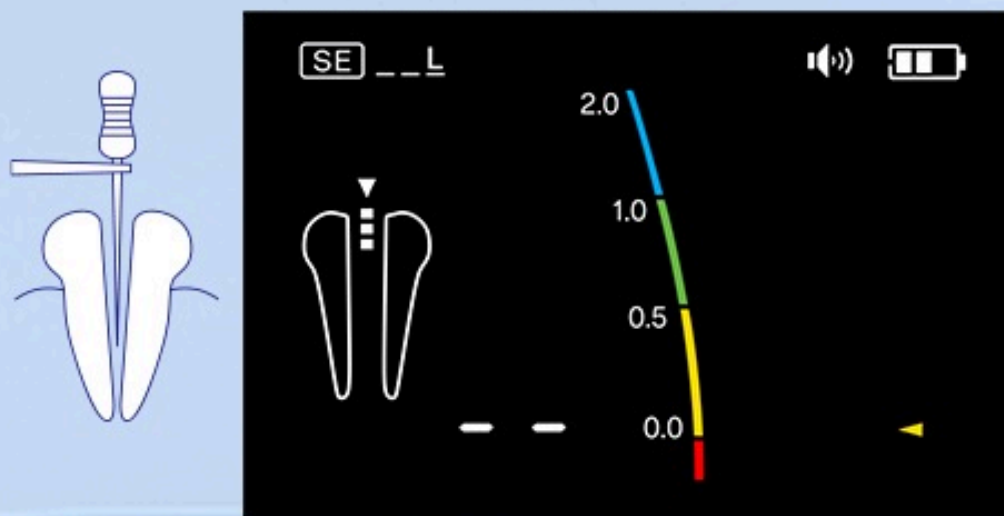

A Insert the file into the root canal.

The apical distance between the root tips shows a changing trajectory as the file advances, and the value of the root canal length indicator bar also changes accordingly.

B When the file tip reaches the apical foramen, the root canal length indicator bar begins to display and emits a low-frequency "beep", "beep" prompt sound.

C When the file tip reaches the apical foramen, the alarm sound changes to a tight and high-frequency "beep ~" prompt sound.

D The value "00" indicates that the apical hole has been reached, and when the file advances into the red area of the Apex, the tip of the file is beyond the apical hole.

COXO[®]

Professional Dental Manufacturer

SINCE 2003

A Root test sensitivity setting:
High, Medium, Low

B Short circuit test prompt icon:
File clip and lip hook short circuit
display normal

C Complete root canal image

D Root canal length indicator strip :
Apex positioning position display